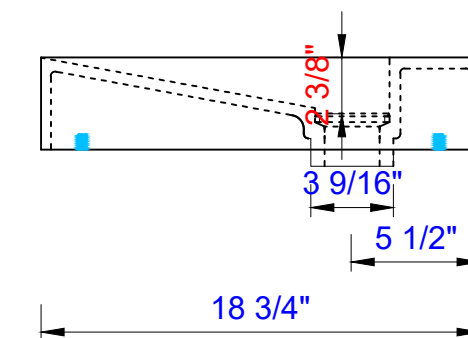

72.5"

Item Number:
SS-378S-MW
SS-378S-GW
SS-378S-DGG

JAMES MARTIN

VANITIES™

72.5" Vanity Top
Diagrams with Dimensions
page 01 of 01

1842mm

Item Number:
SS-378S-MW
SS-378S-GW
SS-378S-DGG

JAMES MARTIN

VANITIES™

1842mm Vanity Top
Diagrams with Dimensions
page 01 of 01