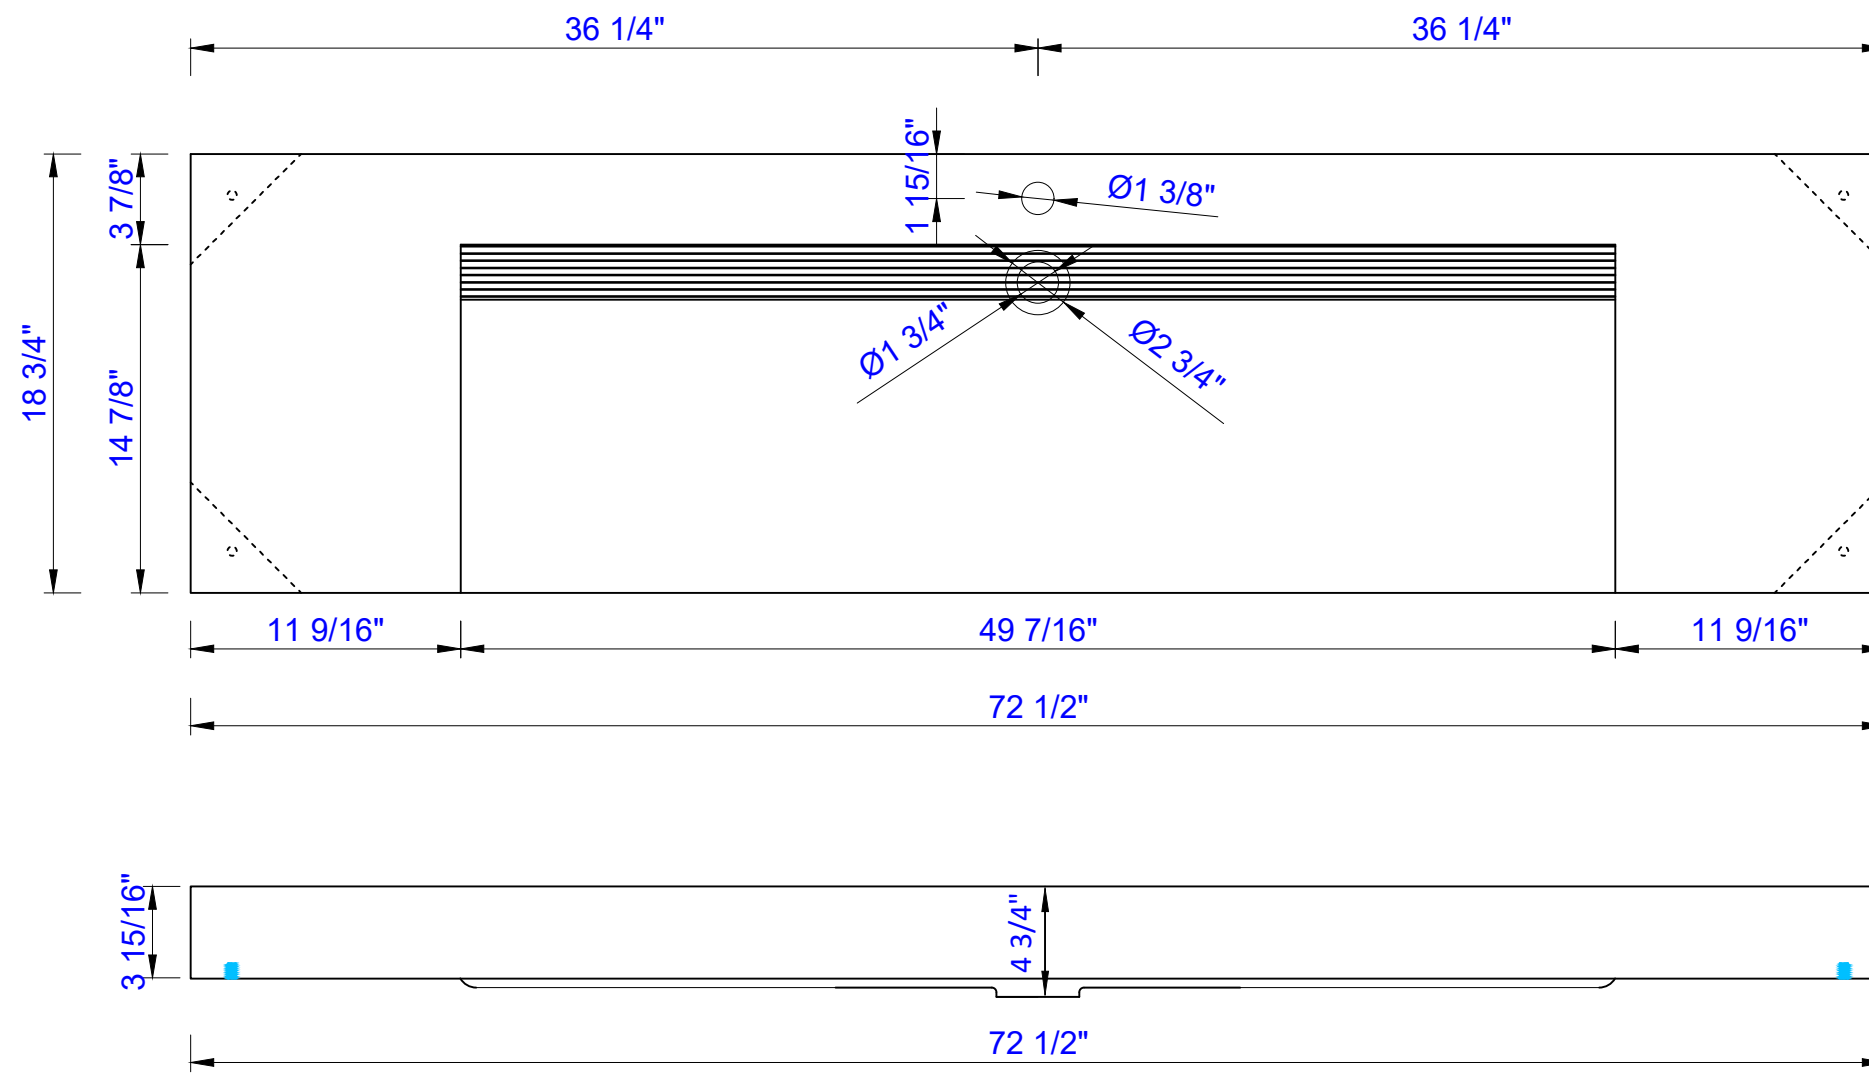

72.5"

Item Number:
SS-378S-MW
SS-378S-GW
SS-378S-DGG

JAMES MARTIN

VANITIES™

72.5" Vanity Top
Diagrams with Dimensions
page 01 of 01

1842mm

Item Number:
SS-378S-MW
SS-378S-GW
SS-378S-DGG

JAMES MARTIN

VANITIES™

1842mm Vanity Top
Diagrams with Dimensions
page 01 of 01